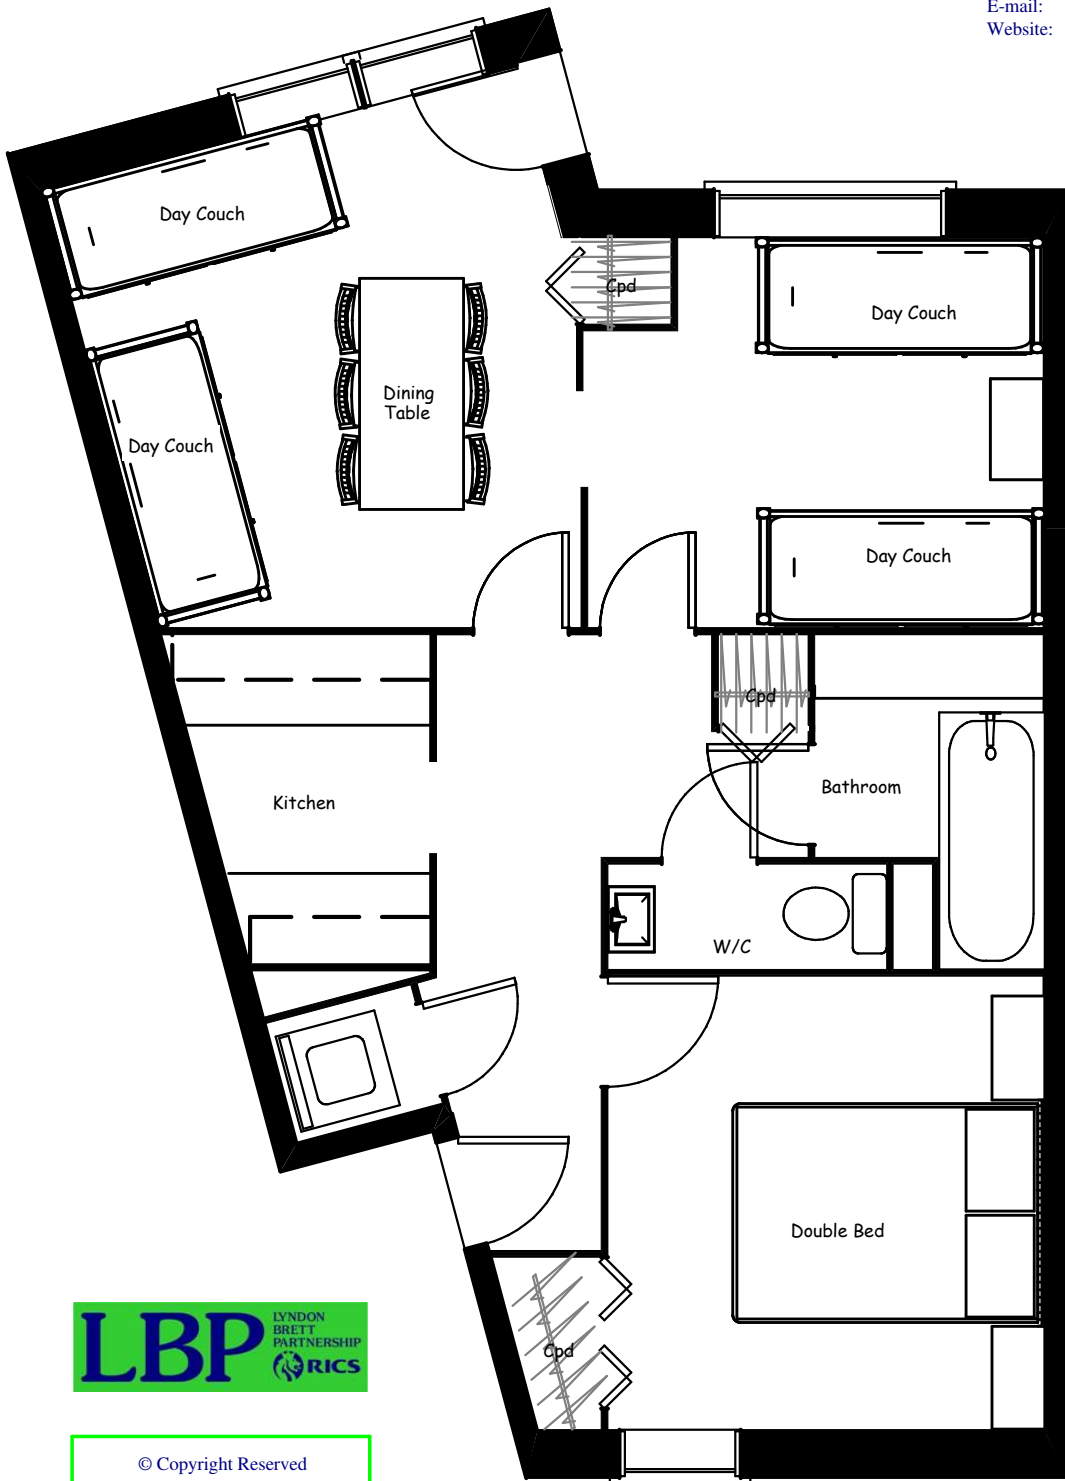

Apartment 30 - Génépi

La Terrasse, Hameau de Planchamp, Valmorel, 73260 Savoie, France

County Court Chambers
Queen Street
Bridgwater
Somerset
TA6 3DA

Tel: 01278 450350
Fax: 01278 428375
E-mail: Info@lbp-rics.co.uk
Website: www.lbp-rics.com