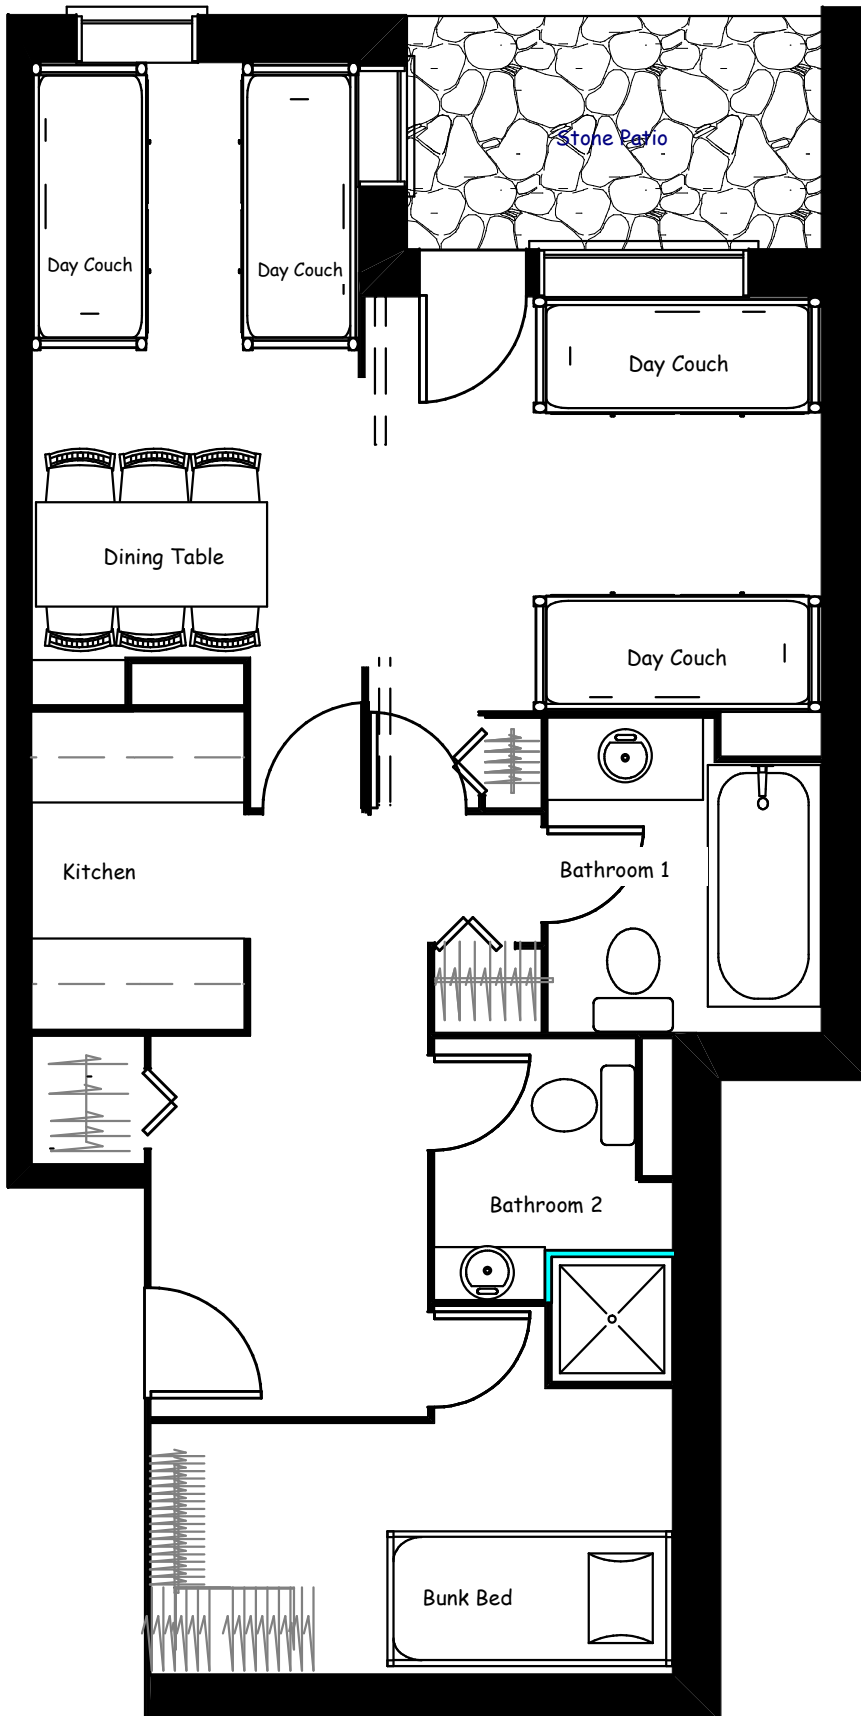

Apartment 11 - Madeleine

Madeleine, La Terrasse, Hameau de Planchamp, Valmorel, 73260 Savoie, France

County Court Chambers
Queen Street
Bridgwater
Somerset
TA6 3DA

Tel: 01278 450350
Fax: 01278 428375
E-mail:
Website: