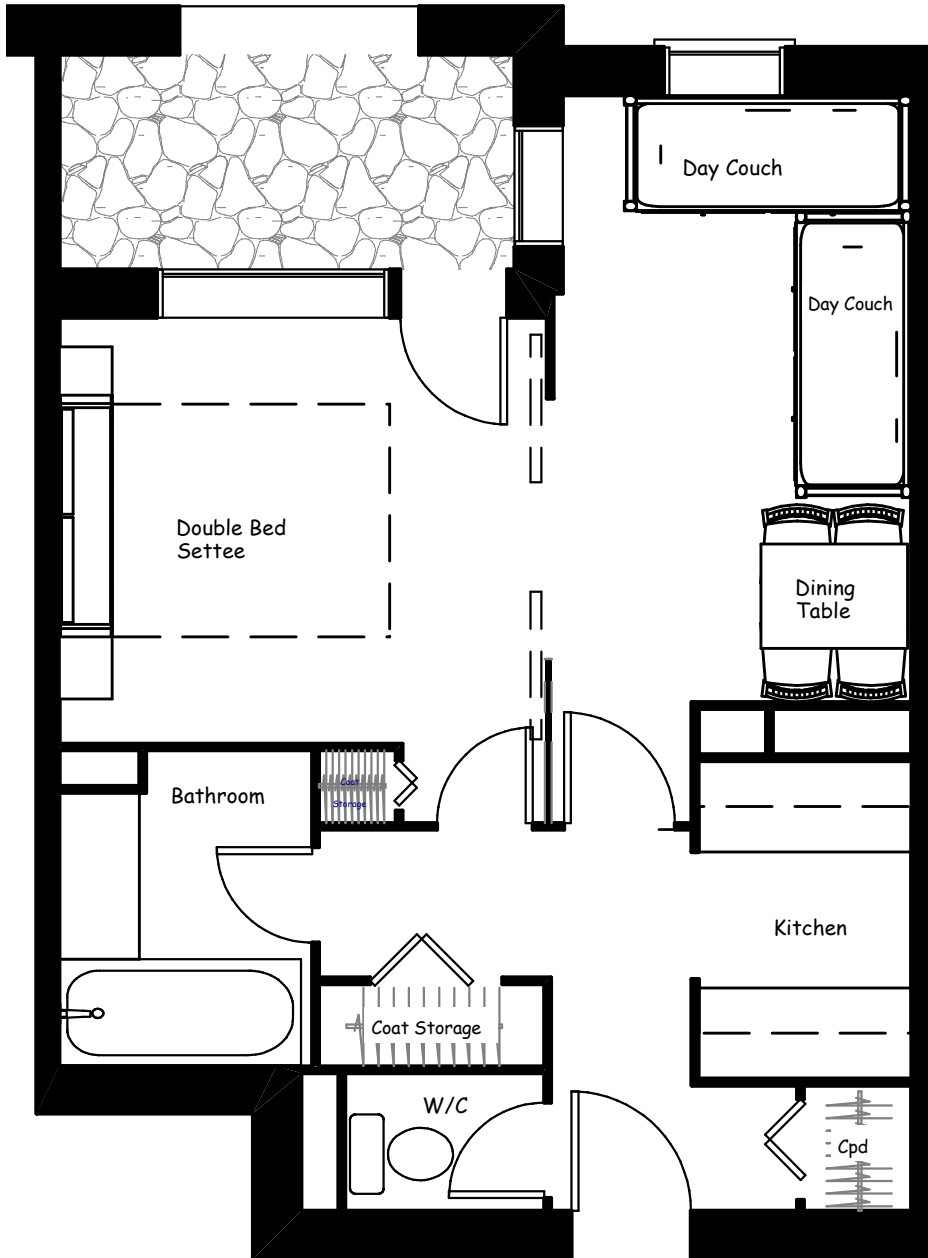

Apartment 10 - Beaufort

Beaufort, La Terrasse, Hameau de Planchamp, Valmorel, 73260 Savoie, France

County Court Chambers
Queen Street
Bridgwater
Somerset
TA6 3DA

Tel: 01278 450350
Fax: 01278 428375
E-mail: Info@lbp-rics.co.uk
Website: www.lbp-rics.com

© Copyright Reserved
LYNDON BRETT PARTNERSHIP

SCALE IN METRES